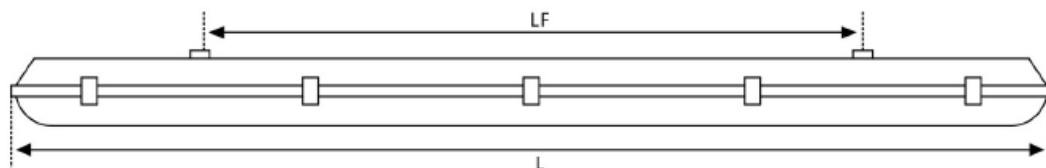

951-023

General Information

Order Code	951-023
Product Description	CYFELCO WP-R 118 LED T8
Application	Car Parks, warehouses, Factories, canopy lighting etc.
Installation	Fixation with ceiling using stainless steel suspension brackets
Luminaire type	Waterproof Light Fitting for T8 retrofit LED lamps with reflector
Light Source	T8 LED Tube
Number of light sources	2 pc (not included)
Lampholder Type	G13
Gear	--
Dimming	Not Dimmable
Standards	2014/30/EU Electromagnetic Compatibility Directive 2014/35/EU Low Voltage Directive 2011/65/EU RoHS Restrictions of Hazardous Substances Directive
CE mark	Yes
Warranty	2 years

Electrical Data

Input voltage	220-240 V
Input Frequency	50-60 Hz
Protection class	Class I

Mechanical Characteristics

Housing Material	Injection molded polycarbonate
Optical Cover	Injection molded polycarbonate
Reflector	White Painted Steel
Ingress protection code	IP 65 [Dust penetration-protected, jet-proof]
Clips	Plastic, optional stainless steel
Clip Quantity	6
Mechanical impact protection code	IK08
Dimensions LxWxH	660x100x68 mm

Logistics

Packing	1 pc per individual box, 20 pcs per master carton
Net weight	0.xx kg
Gross weight	0.xx kg
Volume	0.00xxx m ³

Dimensional Drawing

L (mm)	W (mm)	H (mm)	Lf (mm)
660	100	68	340

ELMASCO INDUSTRIES S.A.